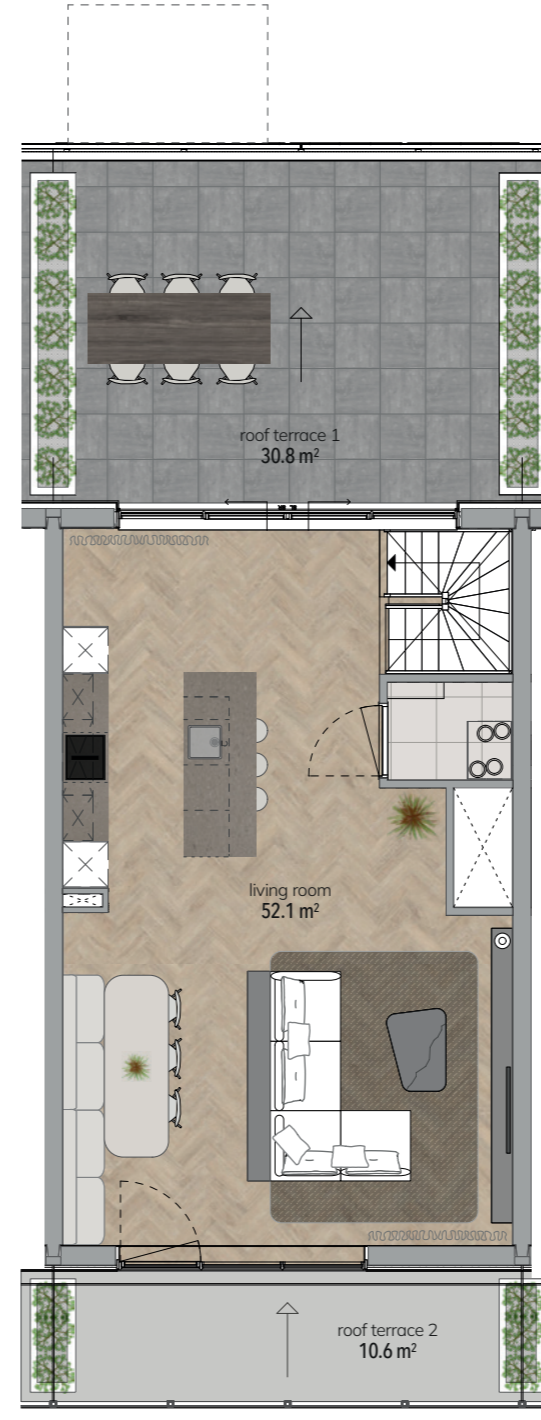

8th floor

9th floor

LIVING AREA 138 M²

ROYAL APARTMENTS
TYPE H1

DISH 1:100 - FORMAT A3

9th floor

8th floor

7th floor

6th floor

5th floor

4th floor

3rd floor

2nd floor

1st floor

ground floor

parking basement